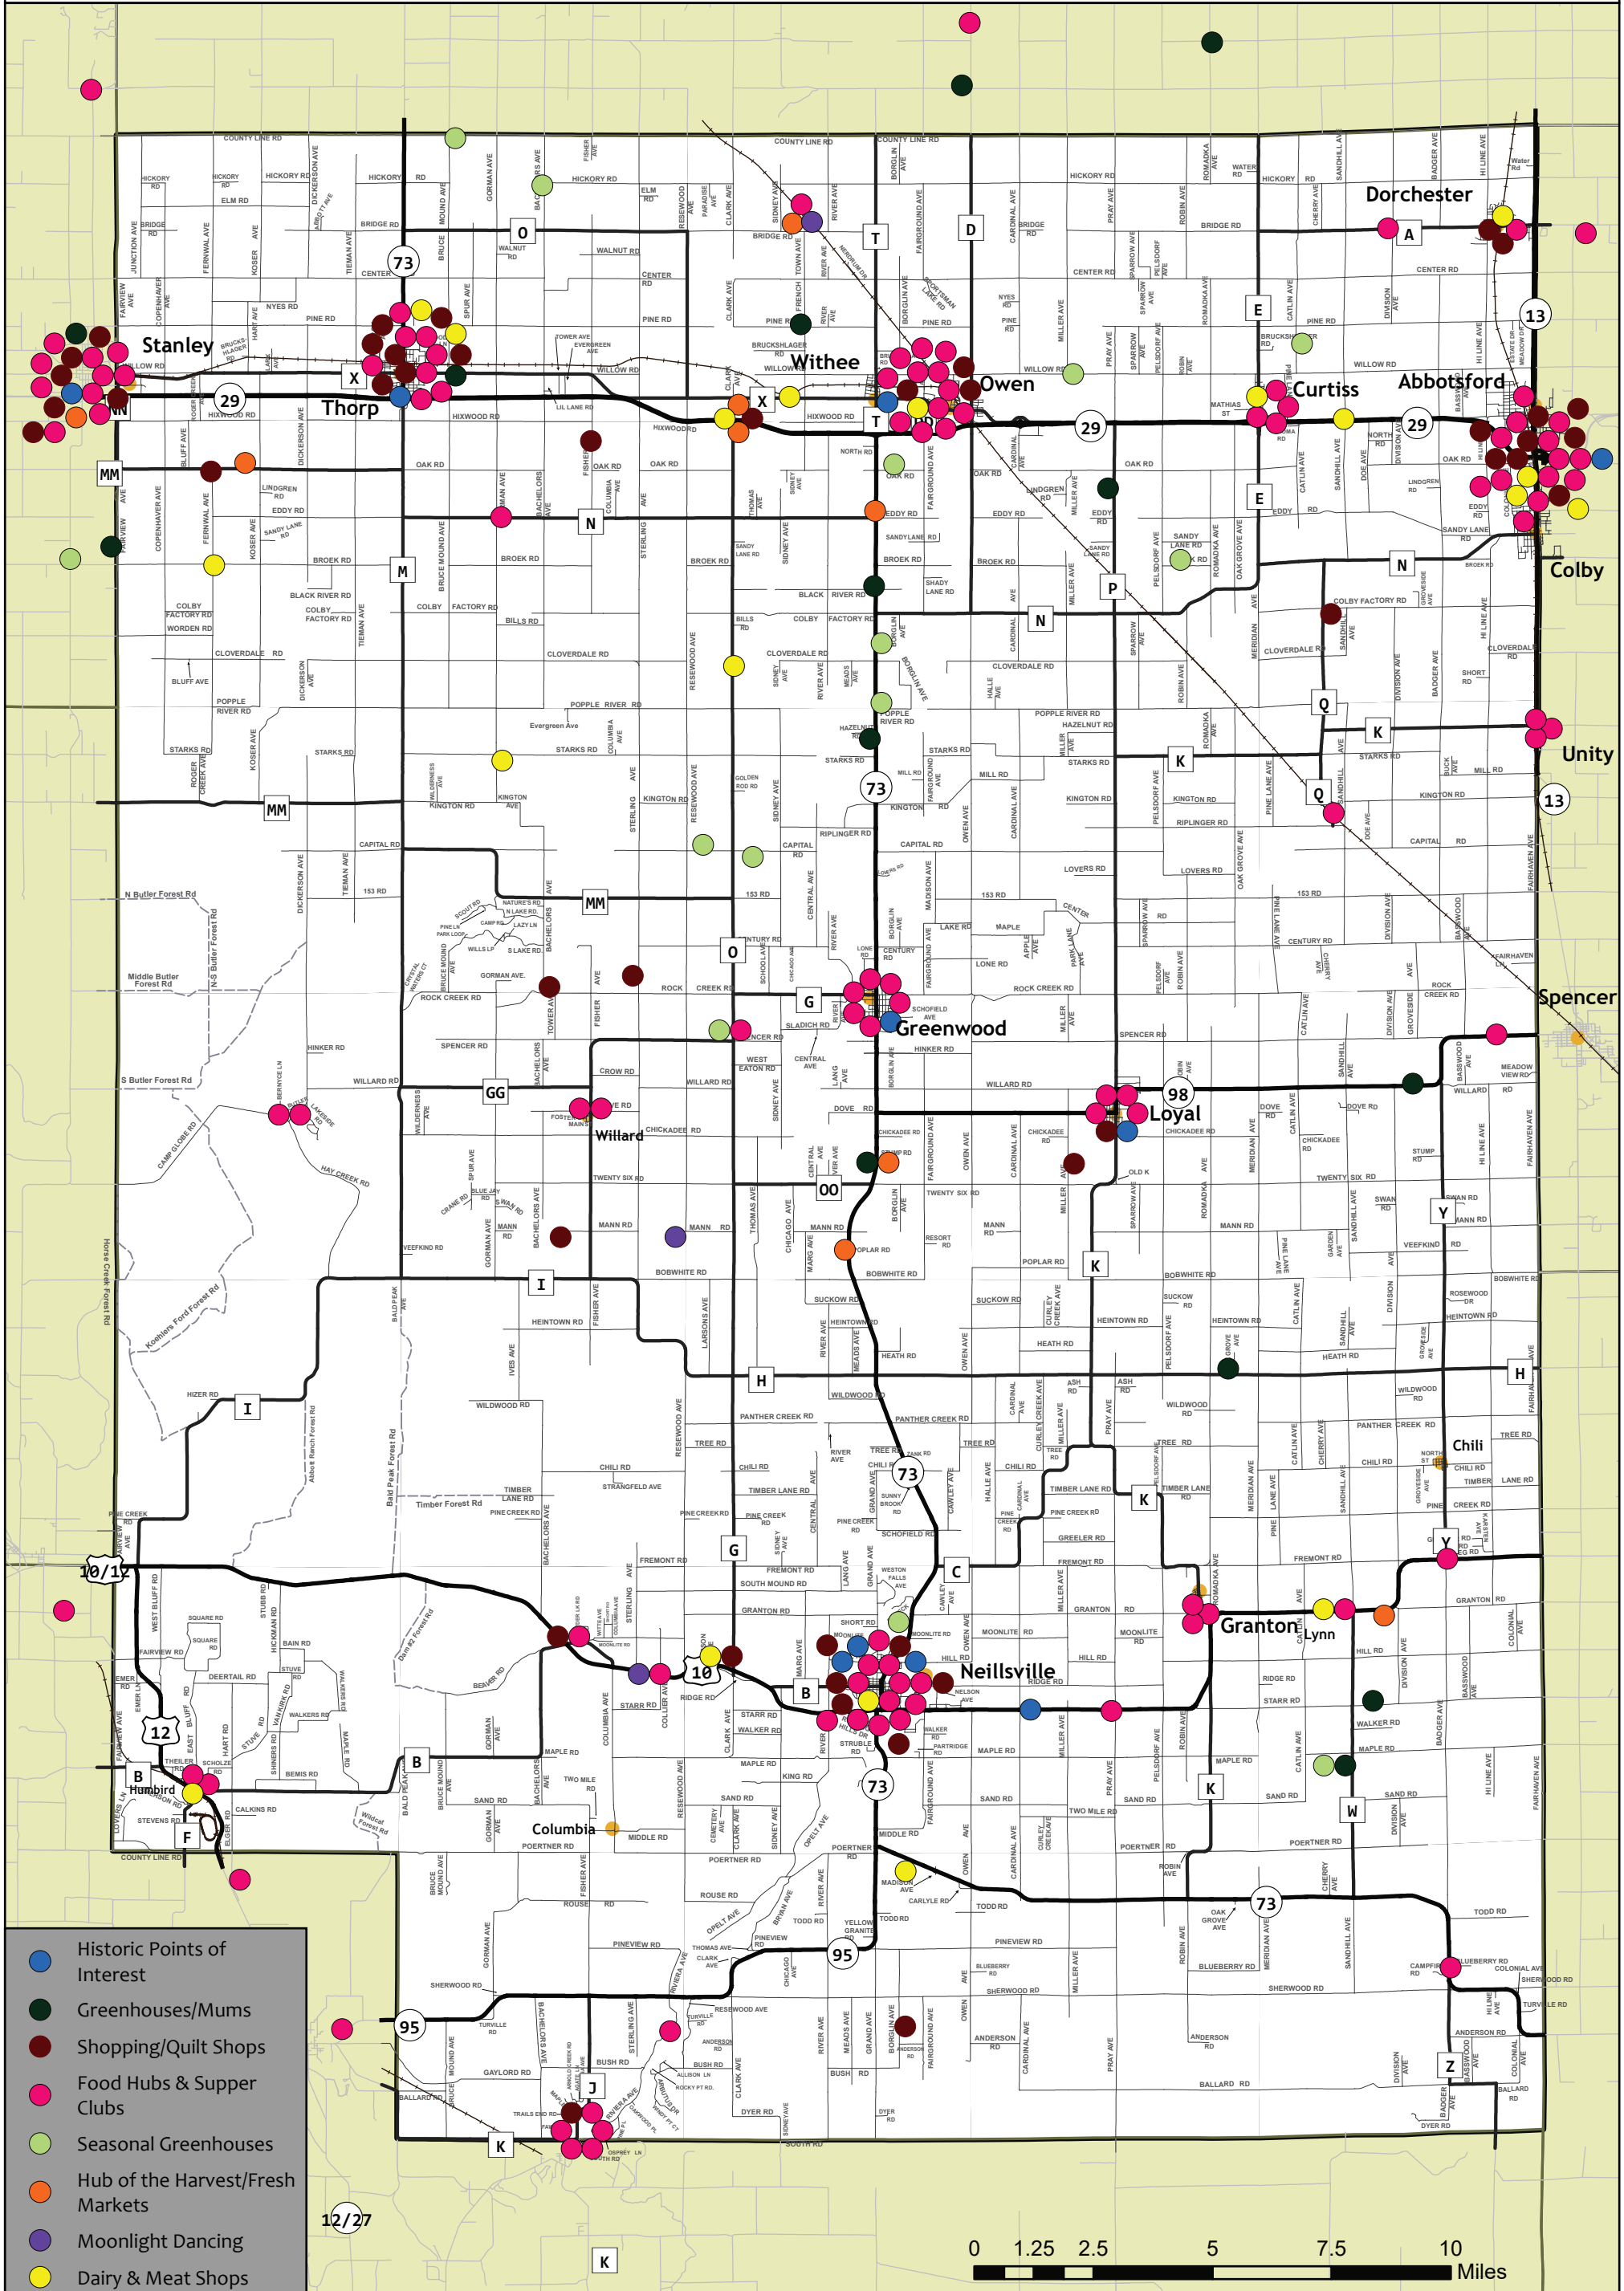

# Clark County Harvest Moon Tour Map

- Historic Points of Interest
- Greenhouses/Mums
- Shopping/Quilt Shops
- Food Hubs & Supper Clubs
- Seasonal Greenhouses
- Hub of the Harvest/Fresh Markets
- Moonlight Dancing
- Dairy & Meat Shops