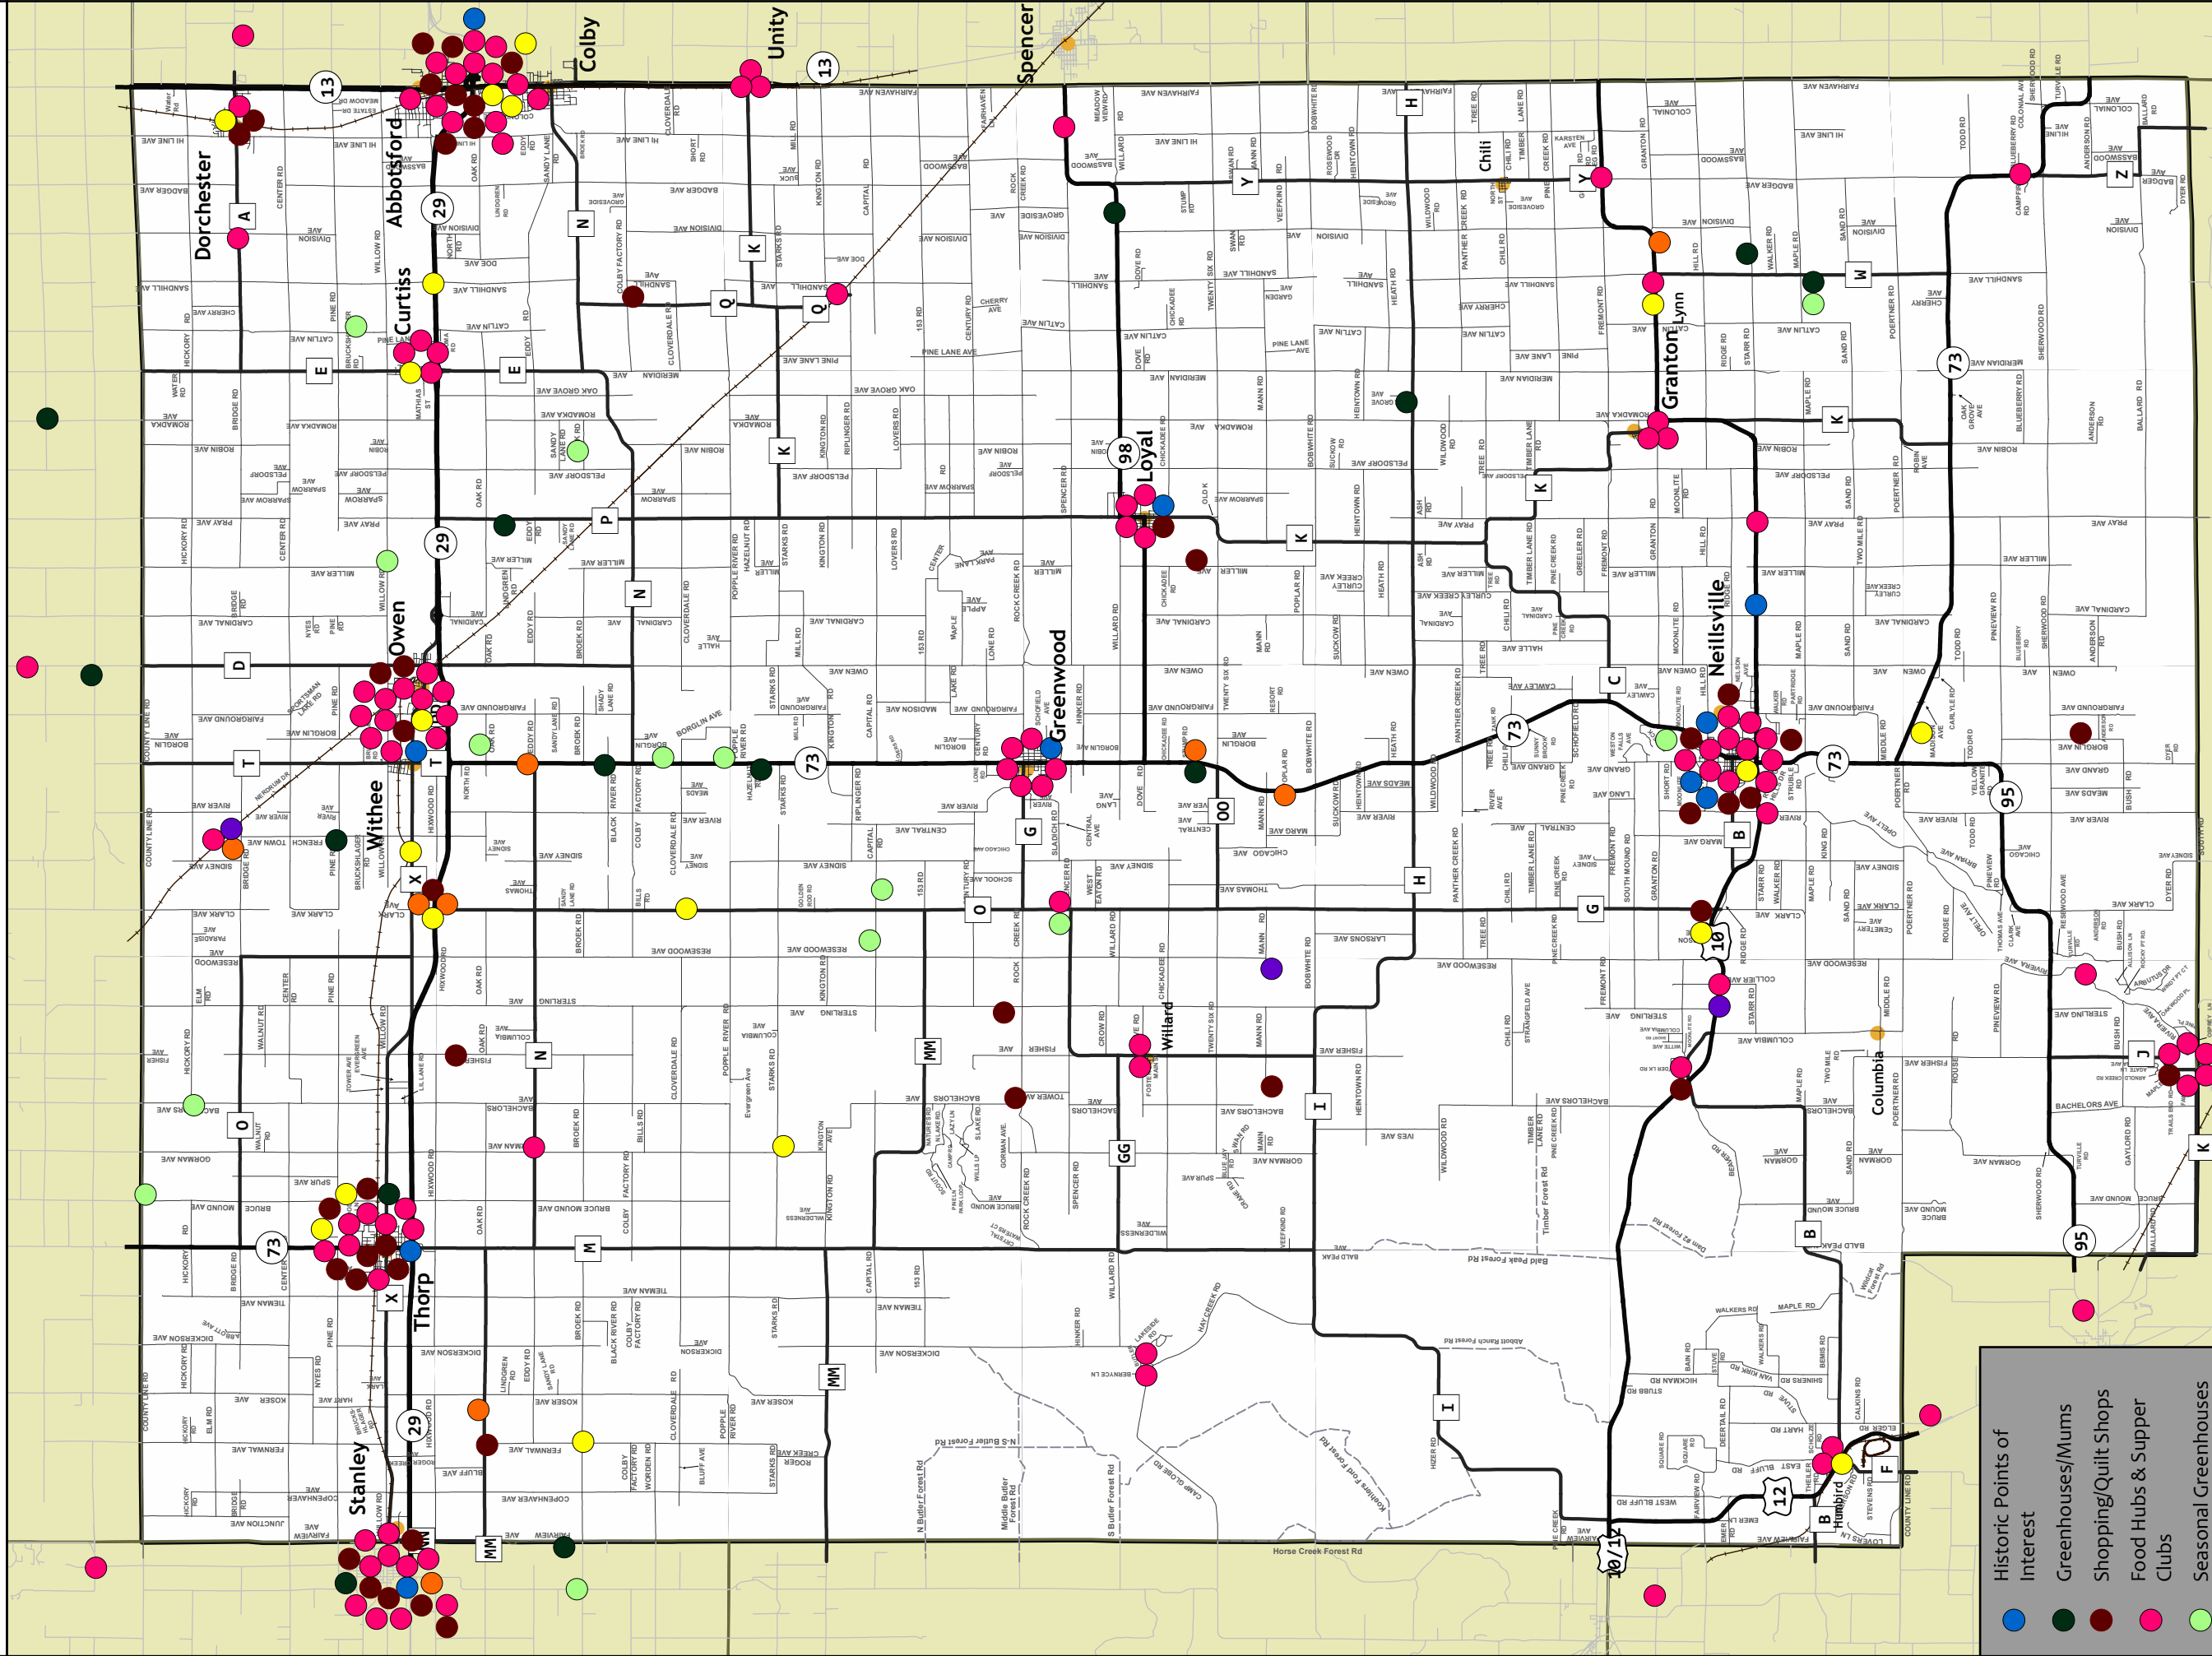

Clark County Harvest Moon Tour Map

- Historic Points of Interest
- Greenhouses/Mums
- Shopping/Quilt Shops
- Food Hubs & Supper Clubs
- Seasonal Greenhouses
- Hub of the Harvest/Fresh Markets
- Moonlight Dancing
- Dairy & Meat Shops