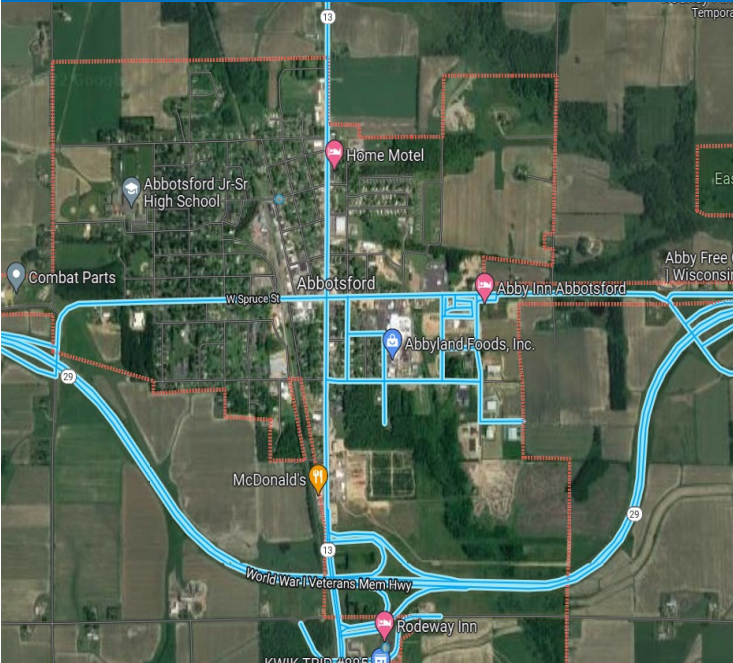

City of Abbotsford, WI

Abbotsford
Wisconsin's First City

Residential Lots available

The City of Abbotsford currently has available:
6 - Single Family Individual Buildable Lots
9 - Single Family Community Subdivision Lots