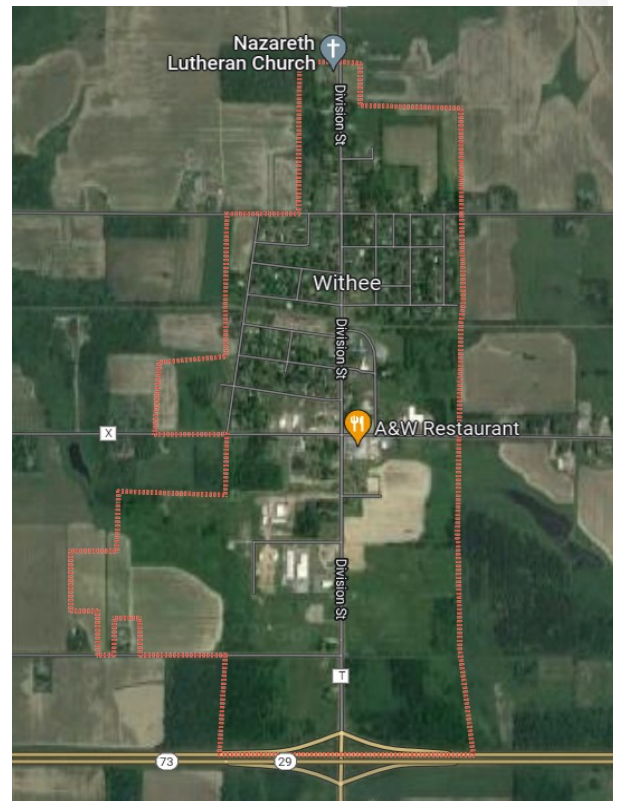

VILLAGE OF WITHEE

CLARK COUNTY, WISCONSIN

“Small town charm with a friendly atmosphere”

Located just off the Black River, Withee offers many opportunities for the outdoor enthusiast. The avid fisherman will find the perfect spot to fish. The North Woods offers many opportunities for those who enjoy hunting. For the active person come enjoy pickleball & volleyball courts, basketball, bike trails, horseshoe pits, public parks and softball.

Summer recreation programs include youth softball and baseball also library programs. In the winter enjoy cross-country skiing, excellent sledding hills, ice skating and snowmobiling trails.

The Village of Withee was founded in 1870, and named after a school teacher from Maine, W.H. Withee and was incorporated as a village in 1901.