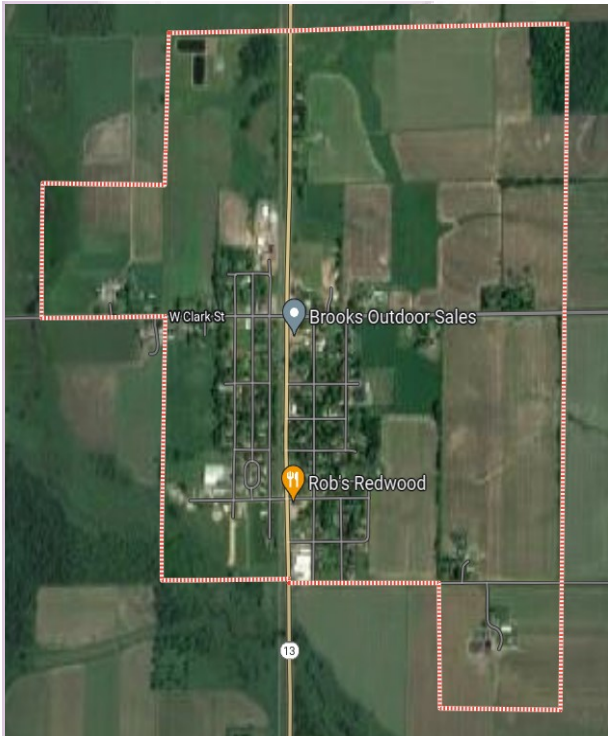

Unity is a village in Clark and Marathon counties in Wisconsin and is part of the Wausau, Wisconsin Statistical Area.

Unity began in 1872 with the coming of railroad and lumbering, but today the community's economy rests heavily upon agriculture.

It was lumber that brought D. J. Spaulding here in 1873, a year after the WI Central Railroad (now the Soo Line) came into the area.

Unity is considered a small town with a population of 350 + residents. Some of the largest industries in Unity are professional services and dairy