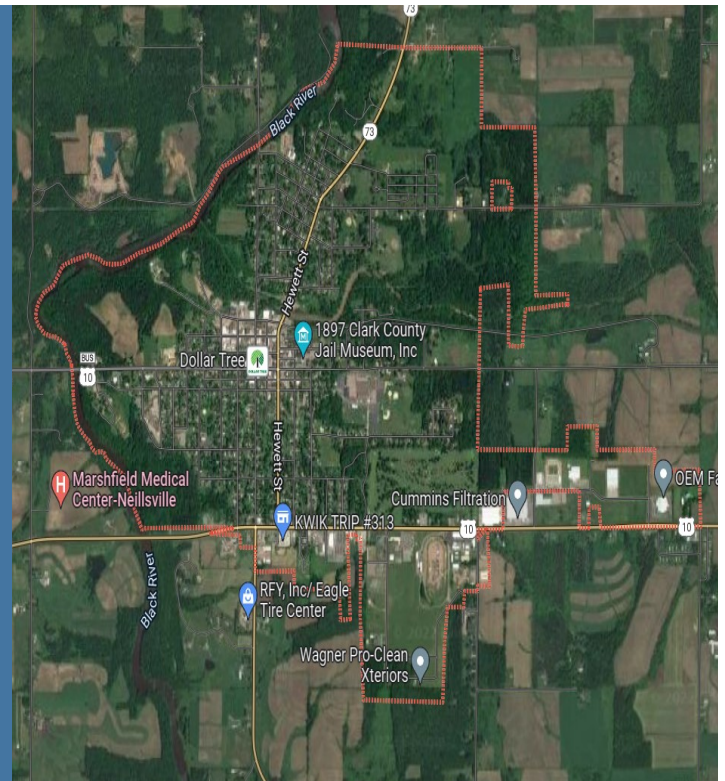

“An ever growing community with all the comforts of a large city”

Located in West Central Wisconsin at the intersection of U.S. State Hwy 10 and State Hwy 73 is a bustling community with deep character and rich history. Bordered by the Black River and surrounded by rolling wooded hills, the city provides amenities often reserved for larger communities, yet maintains the appeal of a rural lifestyle.

Residents of Neillsville enjoy high quality healthcare, excellent education, a variety of retail shopping choices, numerous community events, endless indoor and outdoor recreational opportunities and the comforts and conveniences of small town life, including affordable housing, friendly people and low crime rate.

Opportunities abound in Neillsville for new businesses, families, and those seeking an incredible quality of life in a community known for its welcoming atmosphere and beautiful scenery.

City of Neillsville
106 West Division St, Neillsville, WI 54456
(715) 743-2105
clerk@neillsville-wi.com, www.neillsville-wi.com