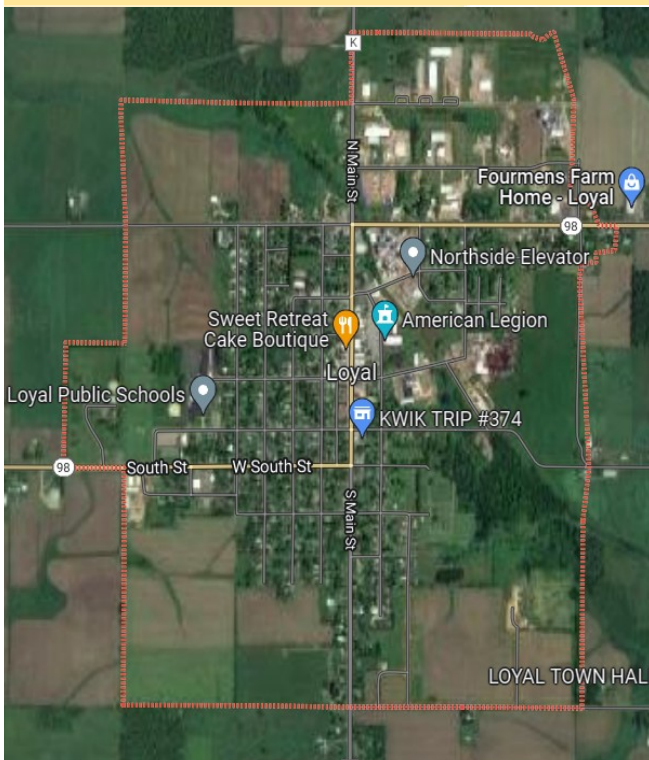

City of
LOYAL
Wisconsin

“A small town where memories are made”

One of Clark Counties great towns, offering an auction house, dance studio, hardware store, bank, post office, salon, pubs & restaurants, a bakery, multiple churches, educational opportunities and much more!

LOGGING AND PIONEER FARMING BROUGHT SETTLERS TO THE AREA THAT IS NOW WELL KNOWN FOR ITS PRODUCTIVE LAND USE AND DAIRY HERITAGE, AND SERVE AS A HUB OF A LARGE AGRICULTURAL AREA.

The City is best known for its annual August Corn Fest. It features great bands, carnival rides, Spanky's 5 and 10K run/walk, corn on the cob, evening truck and tractor pull, pedal tractor pulls, a Sunday parade down Main Street and more. September enjoy a classic car, motorcycle and tractor show.

Loyal has three City parks. The West Side Community Park which has two baseball fields, a small golf course, volleyball court, disc golf, sheltered pavilion for family outings. The park is also home to the Veterans Memorial honoring its war veterans and coming soon to this park is the Loyal Splash Pad.

**Loyal was named because of
the patriotic nature of the
men of the pioneer town who
went off to protect the Union
during the Civil War.**

Loyal was established in 1870.

Clark County Economic Development & Tourism Bureau