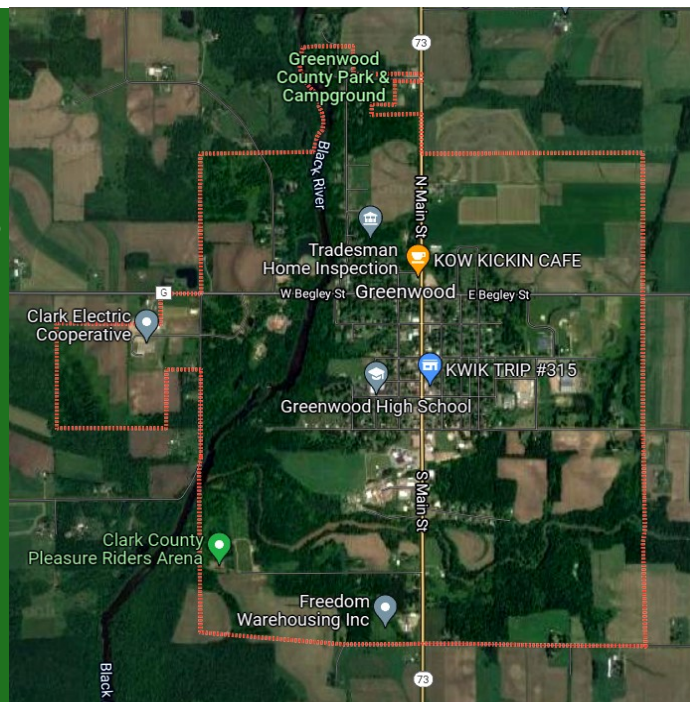

One of Clark Counties compact towns, offering many accommodations such as gas stations, hardware store, post office, park, museum, salons, pubs & eateries, multiple churches, banks and much more!

Greenwood, Wisconsin is located in the heart of Clark County. With a population of just over a thousand, it is a peaceful little city nestled on the banks of the picturesque Black River.

It's a community where its people take pride in their ongoing focus well into the future while keeping the relaxed, less complicated lifestyle of the past.