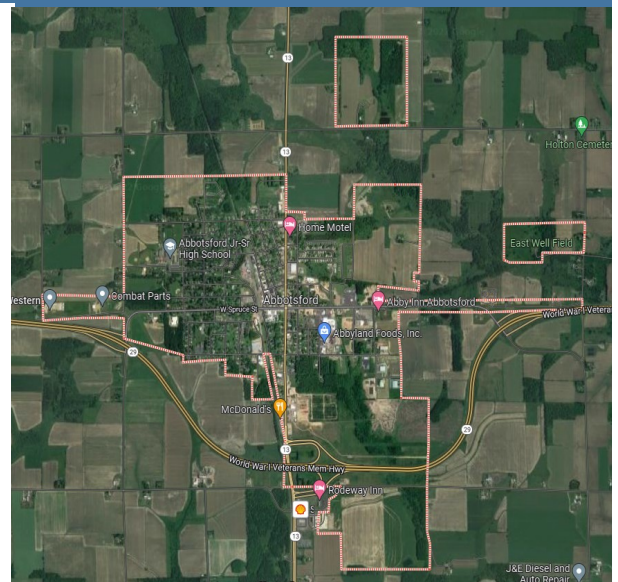

Abbotsford

Wisconsin's First City

CITY OF ABBOTSFORD
— MUNICIPAL CENTER —
PUBLIC LIBRARY CITY HALL

“A Small Community Doing Business in a Big Way . . . ”

Abbotsford, at the junction of Highways 29 and 13, is home to over 160 businesses & industries which provide a wide variety of services and employment opportunities. The school district offers a well balanced curriculum with modern classrooms and technical facilities.

Abbotsford is home to the annual Christmas Parade, held since 1971, the first Sat. in December, which features costumed characters and colorfully lit floats which delights thousands of spectators who come from all over Wisconsin each year.

Another well-known attraction is the huge ice cream cone outside the Hawkeye Dairy Store.

Abbotsford Administrator

203 N. First Street Abbotsford, WI 54405

Phone: 715-223-3444; info@ci.abbotsford.wi.us

Abbotsford Businesses

Food Hubs & Pubs

Abbotsford Travel Stop-Shell
 Abby Café
 Express Lane
 Fat Boy's Bar & Grill
 Jack's Cantina Bar & Grill
 Kwik Trip
 La Michoacana
 La Takeria El Nopal
 La Tropicana
 Los Pinoleros Restaurant
 McDonalds
 Medo's Family Restaurant LLC
 Pizza Hut