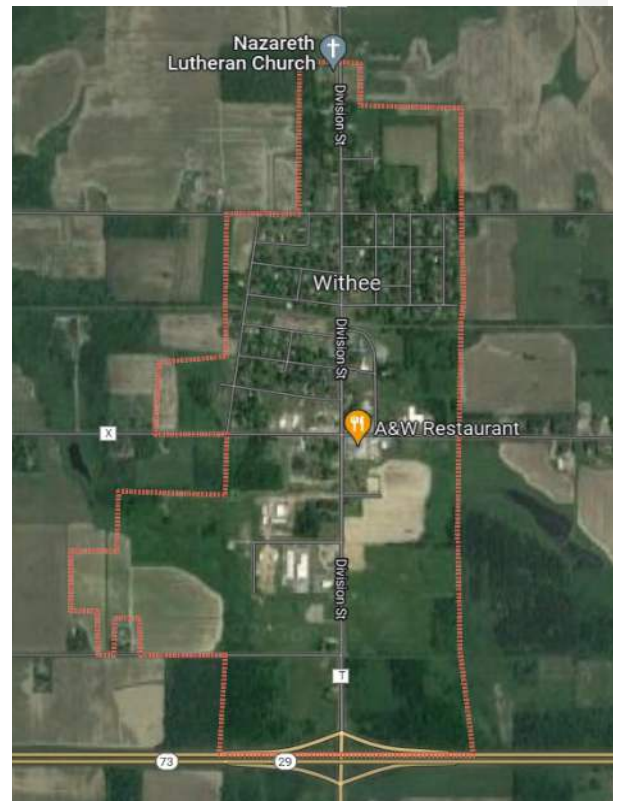

VILLAGE OF WITHEE

CLARK COUNTY, WISCONSIN

“Small town charm with a friendly atmosphere”

Located just off the Black River, Withee offers many opportunities for the outdoor enthusiast. The avid fisherman will find the perfect spot to fish. The North Woods offers many opportunities for those who enjoy hunting. For the active person come enjoy pickleball & volleyball courts, basketball, bike trails, horseshoe pits, public parks and softball.

Summer recreation programs include youth softball and baseball also library programs. In the winter enjoy cross-country skiing, excellent sledding hills, ice skating and snowmobiling trails.

The Village of Withee was founded in 1870, and named after a school teacher from Maine, W.H. Withee and was incorporated as a village in 1901.