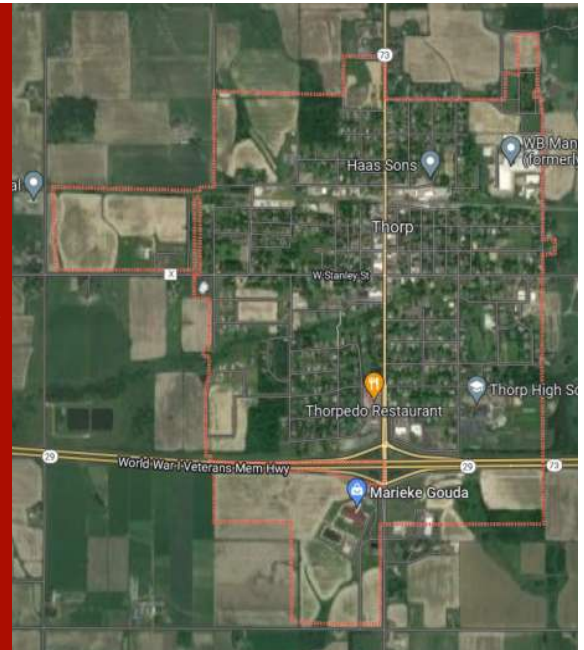

## Faith, Family, Work, Loyalty & Respect

Thorp is a loving community built on family values, neighborhood relationships, and mutual respect that happens to be one of the best places to live in Wisconsin. We boast quaint downtown shops, thriving manufacturing businesses, scenic countryside views, beautiful parks, joyful local events, and of course, our welcoming and loving residents.

Thorp is located along Wisconsin HWY 29 between Eau Claire and Wausau. They host annual festivals, cookouts, and community events as a focus on community bonds.

When looking to visit, we encourage you to look at the history of Thorp and see how that has influenced generations of family and local traditions. From the Native Americans that inhabited our land first to the expansion of America, Thorp tells a story that represents middle America.