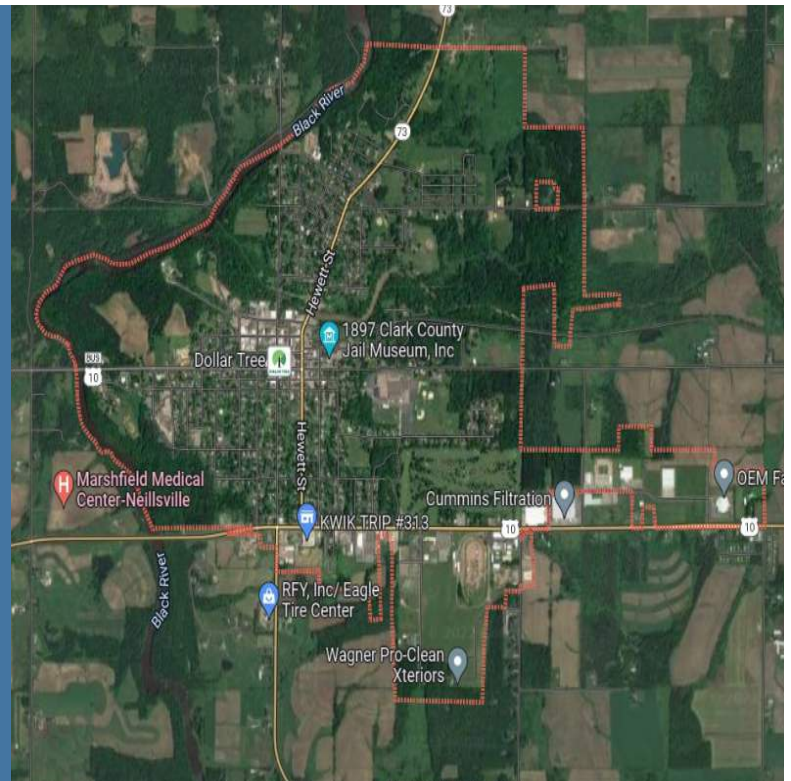

“An ever growing community with all the comforts of a large city”

Located in West Central Wisconsin at the intersection of U.S. State Hwy 10 and State Hwy 73 is a bustling community with deep character and rich history. Bordered by the Black River and surrounded by rolling wooded hills, the city provides amenities often reserved for larger communities, yet maintains the appeal of a rural lifestyle.

Residents of Neillsville enjoy high quality healthcare, excellent education, a variety of retail shopping choices, numerous community events, endless indoor and outdoor recreational opportunities and the comforts and conveniences of small town life, including affordable housing, friendly people, and a low crime rate.

Opportunities abound in Neillsville for new businesses, families, and those seeking an incredible quality of life in a community known for its friendly atmosphere and beautiful scenery.

City of Neillsville
106 West Division St, Neillsville, WI 54456
(715) 743-2105
clerk@neillsville-wi.com, www.neillsville-wi.com