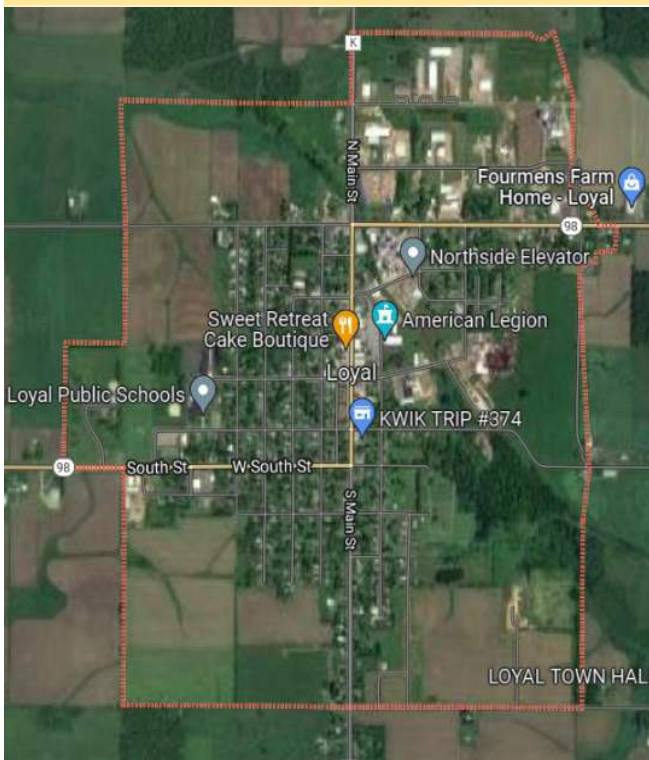

City of
LOYAL
Wisconsin

“A small town where memories are made”

One of Clark Counties great towns, offering an auction house, dance studio, hardware store, bank, post office, salon, pubs & restaurants, a bakery, multiple churches, educational opportunities and much more!

LOGGING AND PIONEER FARMING BROUGHT SETTLERS TO THE AREA THAT IS NOW WELL KNOWN FOR ITS PRODUCTIVE LAND USE AND DAIRY HERITAGE, AND SERVE AS A HUB OF A LARGE AGRICULTURAL AREA.

The City is best known for its annual August Corn Fest. It features great bands, carnival rides, Spanky's 5 and 10K run/walk, corn on the cob, evening truck and tractor pull, pedal tractor pulls, a Sunday parade down Main Street and more. September enjoy a classic car, motorcycle and tractor show.

Loyal has three City parks. The West Side Community Park which has two baseball fields, a small golf course, volleyball court, disc golf, sheltered pavilion for family outings. The park is also home to the Veterans Memorial honoring its war veterans and coming soon to this park is the Loyal Splash Pad.

Loyal was named because of the patriotic nature of the men of the pioneer town who went off to protect the Union during the Civil War in the 1860s.

Loyal was established in 1870.

Clark County Economic Development & Tourism Bureau