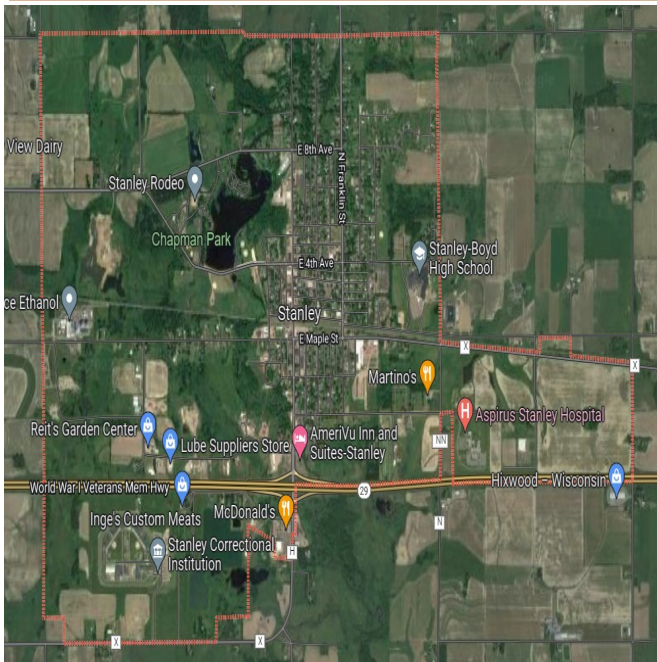

Stanley... Live, Work & Play Well!

Strategically located halfway between Green Bay and Minneapolis & St. Paul, along Highway 29 in west central Wisconsin, Stanley is a warm-hearted community of 3,849 and straddles Chippewa and Clark Counties.

It offers a fine balance of businesses, products, services, housing, plus good schools and varied recreational opportunities.

Stanley was settled and platted in 1881. The town is named for Lemuel C. Stanley, a merchant and railroad man from Chippewa Falls who was involved in that first plat. The city is home to Ace Ethanol, Wisconsin's first large-scale ethanol producer, Aspirus Stanley Hospital, the Stanley Correctional Institution, a medium security facility housing 1500 inmates and employing 405.

- Veterans Memorial Park
- Otter Lake Recreation Area & Park to go fishing, hunting, and explore the trails
- Stanley Area Historical Society Museum
- Stanley/Boyd Pool and Fitness Center & Oriole Park Sports Complex