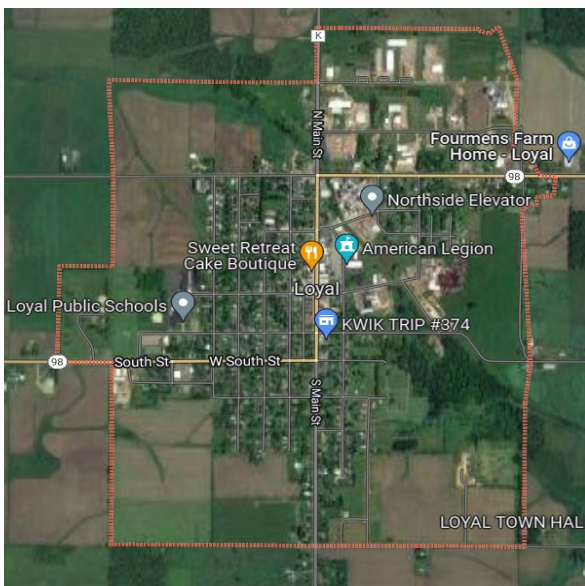

City of
LOYAL
Wisconsin

“A small town where memories are made”

One of Clark Counties great towns, offering an auction house, dance studio, hardware store, bank, post office, salon, pubs & restaurants, a bakery, multiple churches, educational opportunities and much more!

Loyal was so named because of the patriotic nature of the men of the pioneer town who went off to protect the Union during the Civil War in the 1860s. Loyal was established in 1870.

Logging and pioneer farming brought settlers to the area that is now well known for its productive land use and dairy heritage, and serve as a hub of a large agricultural area.

The City is best known for its annual August Corn Fest. It features great bands, carnival rides, Spanky's 5 and 10K run/walk, corn on the cob, evening truck and tractor pull, pedal tractor pulls, a Sunday parade down Main Street and more. September enjoy a classic car, motorcycle and tractor show.

Loyal has three City parks. The West Side Community Park which has two baseball fields, a small golf course, volleyball court, disc golf, sheltered pavilion for family outings. The park is also home to the Veterans Memorial honoring its war veterans and coming soon to this park is the Loyal Splash Pad.