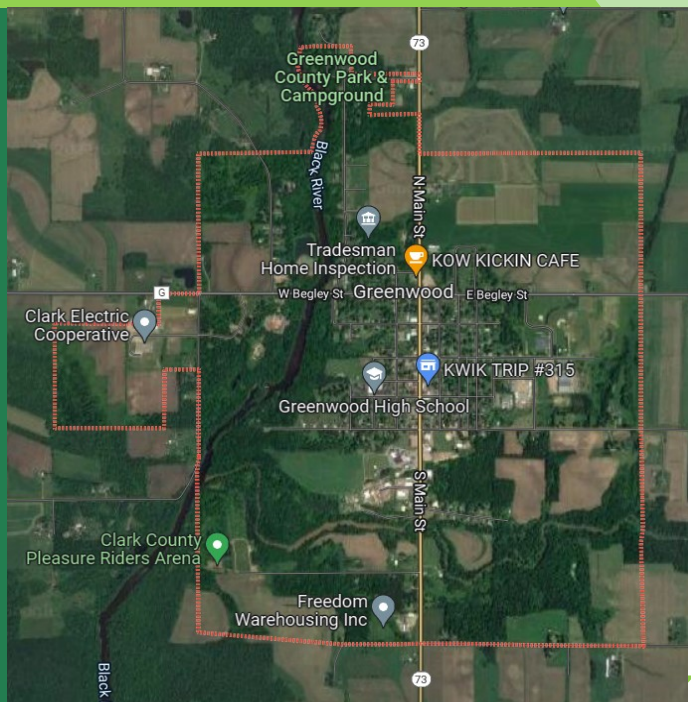

One of Clark Counties compact towns, offering many accommodations such as gas stations, hardware store, post office, park, museum, salons, pubs & eateries, multiple churches, banks and much more!

Greenwood, Wisconsin is located in the heart of Clark County. With a population of just over a thousand, it is a peaceful little city nestled on the banks of the picturesque Black River.

It's a community where its people take pride in their ongoing focus well into the future while keeping the relaxed, less complicated lifestyle of the past.

Whether you are a visitor or a resident, you are always welcome in Greenwood.