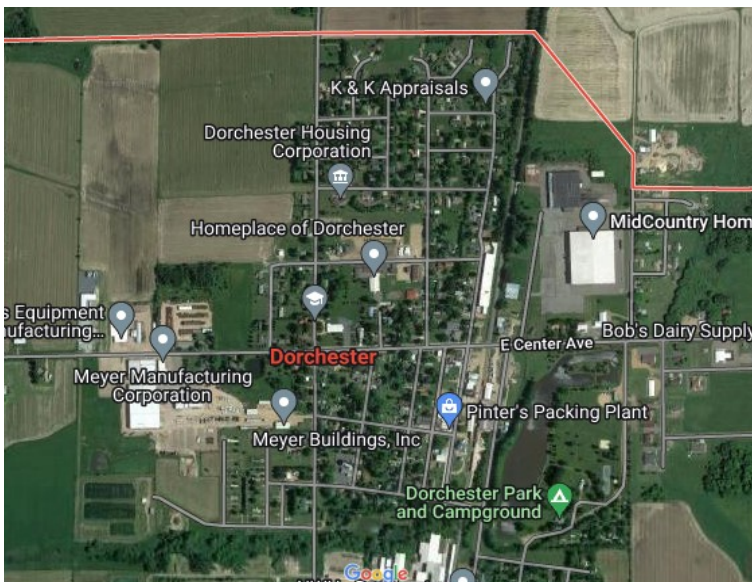

# VILLAGE of DORCHESTER

Clark & Marathon Counties, Wisconsin

"You'll be proud to call Dorchester, Wisconsin, your home."

The Village of Dorchester is located in Clark & Marathon Counties in beautiful central Wisconsin. With a population of just 875, Dorchester is a quintessential small town -- but one which offers easy access to an abundance of amenities and opportunities found in larger cities!

Come spend the summer camping and fishing in our 43-acre park, or enjoy the hundreds of miles of snowmobile trails in the winter.

**Our Village crosses Highway 13, and is just minutes from State Highway 29, which provides easy commuting to Wausau, Marshfield, Medford, and Eau Claire.**