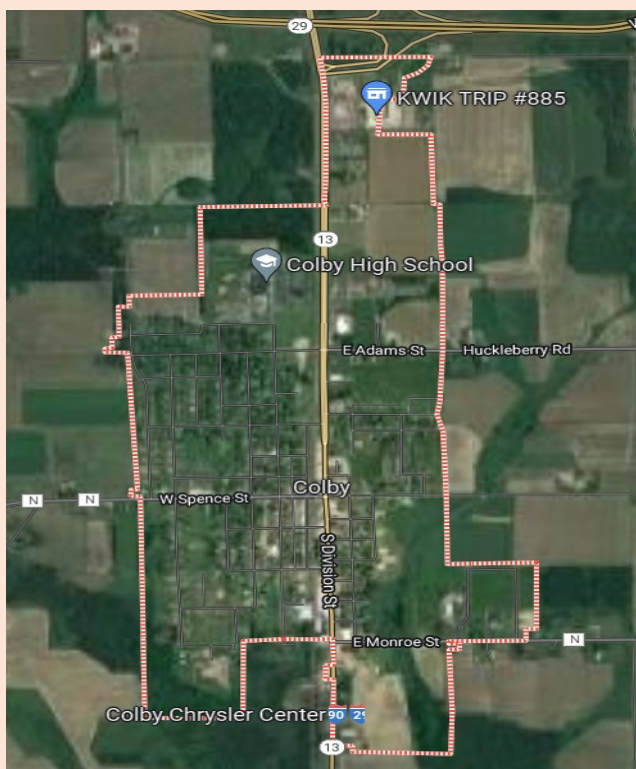

“A proud growing community”

Located in one of nature's loveliest spots, Central Wisconsin, Colby is good living at its best. From work to play, all types of activities are close at hand. Local groups include the Lions Club, VFW and Auxiliary, and the ShowCase

Players, a community theatre group. Within the city, there are many fun recreational areas for tennis, softball, basketball, bowling, sand volleyball, horseshoes and outdoor winter sports.

Colby is the birthplace of Colby cheese. A historical marker is located downtown commemorating Joseph Steinwand for the development of Colby cheese in the 1880s.

Colby is only a stone's throw away from great fishing, hunting, camping, skiing and snowmobile trails.

Colby Clerk

211 W. Spence St., P.O. Box 236, Colby, WI 54421
715-223-4435, clerk@cityofcolby.org, www.ci.colby.wi.us