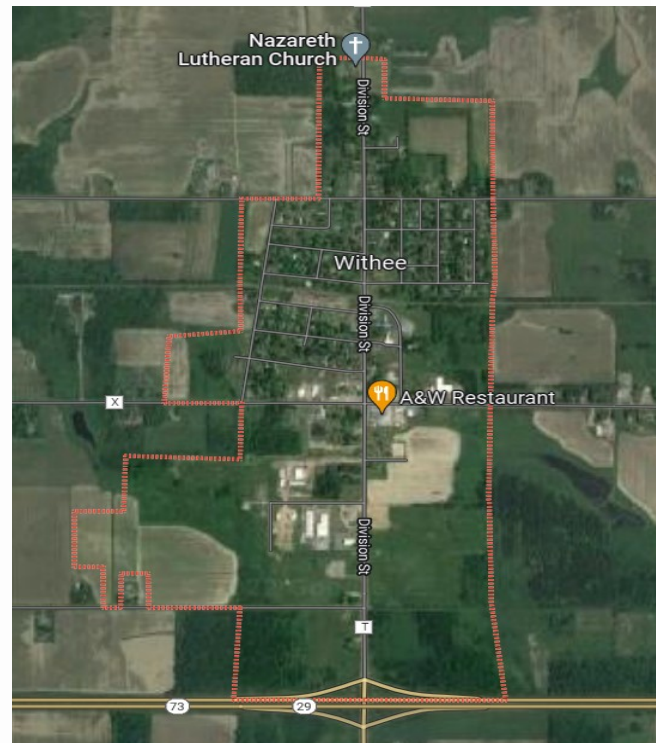

“Small town charm with a friendly atmosphere”

Located just off the Black River, Withee offers many opportunities for the outdoor enthusiast. The avid fisherman will find the perfect spot to fish. The North Woods offers many opportunities for those who enjoy hunting. For the active person, there is softball, biking, fishing, pickle ball courts and snowmobiling.

The Village of Withee was founded in 1870, and named after a school teacher from Maine, W.H. Withee and was incorporated as a village in 1901.

Withee offers year-round activities for everyone! Cross-country skiing, excellent sledding hills, ice skating, snowmobiling trails, basketball, bike trails, horseshoe pits, public parks, softball, volleyball. Summer recreation programs include youth softball and baseball also library programs throughout summer.

Additional Businesses

Buck Tales Taxidermy
Hollow Dairy Supply
Maurina Monuments
Maurina Storage Units
Midway Steel
Premier Livestock & Auctions LLC
Railside Enterprise
Rod & Staff Publishers
Silver Star Metals
The Honey Kohn's
She Shed – reflexology
Tri-County Lawn & Garden
Wakefield-Vette/ Wakefield Thermal
Withee Car Wash
Withee Oil Company
Withee Tire LLC
Withee Toss in Wash