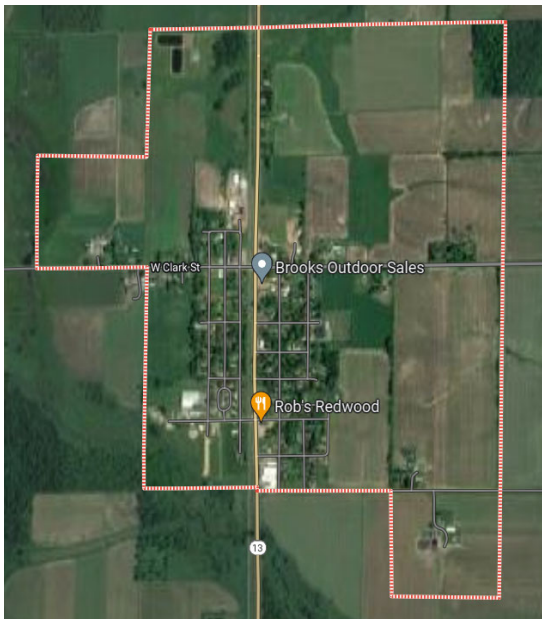

## Village of Unity, Wisconsin

The Unity is a village in Clark and Marathon counties in Wisconsin and is part of the Wausau, Wisconsin Metropolitan Statistical Area. #

Unity began in 1872 with the coming of railroad and lumbering, but today the community's economy rests heavily upon agriculture. It was lumber that brought D. J. Spaulding here in 1873, a year after the Wisconsin Central Railroad (now the Soo Line) came into the area. #

**Unity is considered a Small Town with a population of 350 + residents. Some of the largest industries in Unity are professional services and dairy farms.**