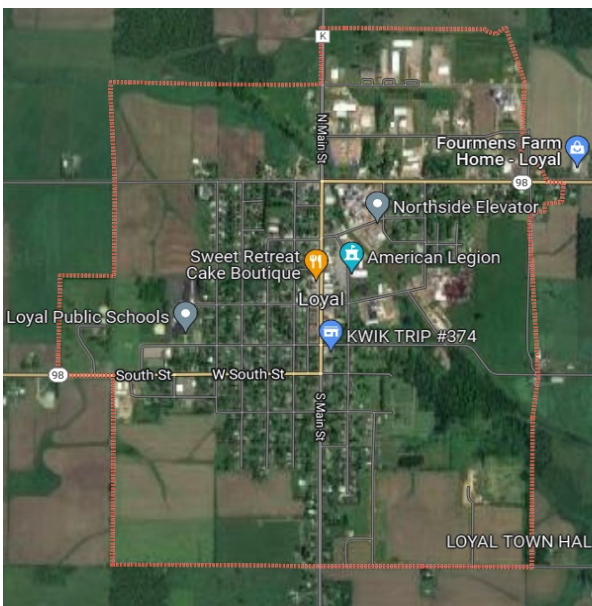

# City of **LOYAL** Wisconsin

**“A small town where memories are made”**

One of Clark Counties great towns, offering gas stations, an auction house, dance studio, fitness center, hardware store, bank, post office, salons, pubs & restaurants, a bakery, multiple churches and much more!

Loyal was so named because of the patriotic nature of the men of the pioneer town who went off to protect the Union during the Civil War in the 1860s. Loyal was established in 1870.

Logging and pioneer farming brought settlers to the area that is now well known for its productive land use and dairy heritage, and serve as a hub of a large agricultural area.

The City is best known for its annual August Corn Fest. It features great bands, carnival rides, Spanky's 5 and 10K run/walk, free corn on the cob, evening truck and tractor pull, peddle tractor pulls, a Sunday parade down Main Street and more. Also September enjoy a classic car, motorcycle and tractor show.

Loyal has two City parks. The West Side Community Park which has two baseball fields, a small golf course, volleyball court and a sheltered pavilion for family outings. The park is also home to a Veterans Memorial honoring its war veterans and coming soon the Loyal Splash Pad.